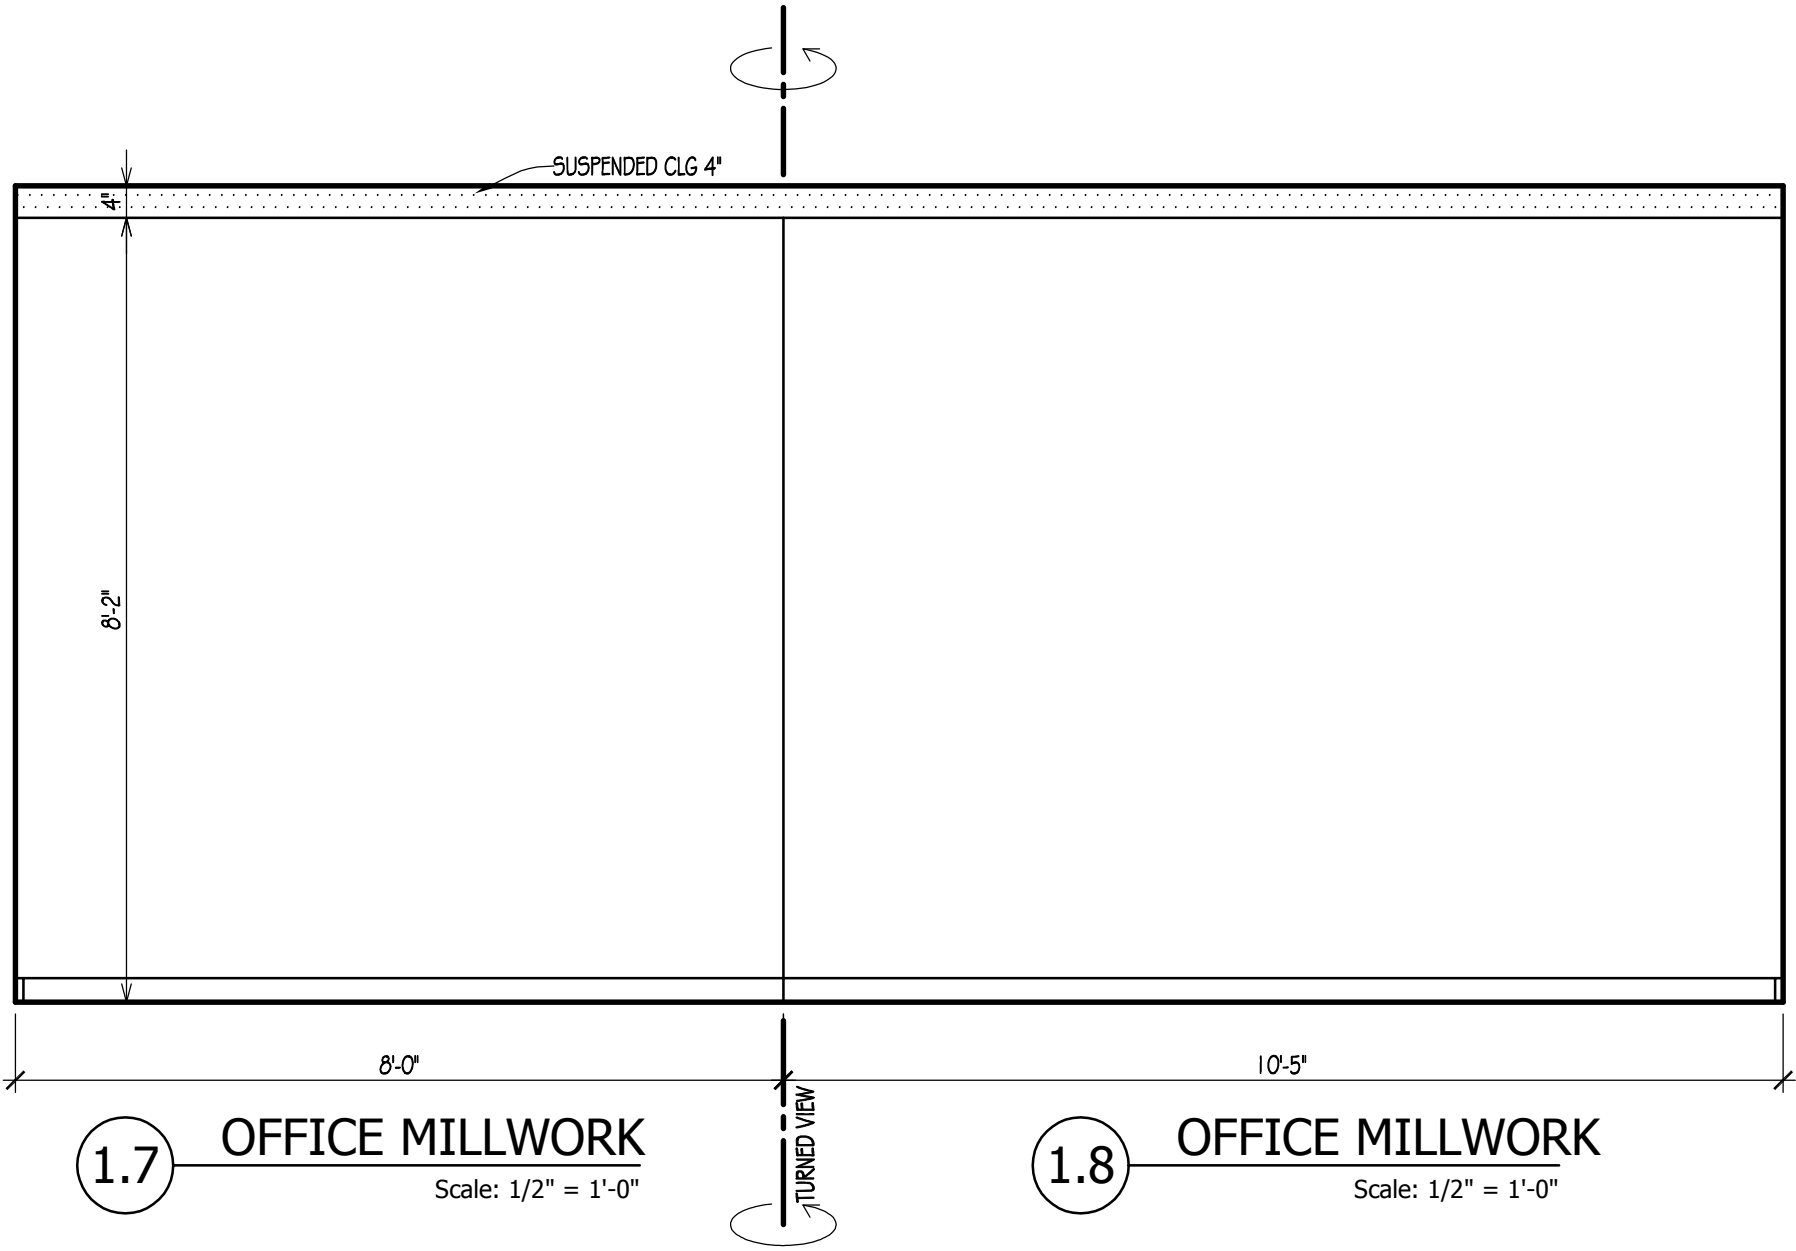

**2.7** VANITY  
Scale: 1/2" = 1'-0"

**2.6** VANITY/MILLWORK  
Scale: 1/2" = 1'-0"

**2.8** MILLWORK  
Scale: 1/2" = 1'-0"

# FITZGIBBONS RESIDENCE

1.7 OFFICE MILLWORK  
Scale: 1/2" = 1'-0"

1.8 OFFICE MILLWORK  
Scale: 1/2" = 1'-0"

FITZGIBBONS RESIDENCE

937 SEDDON COVE WAY, TAMPA FL 33602