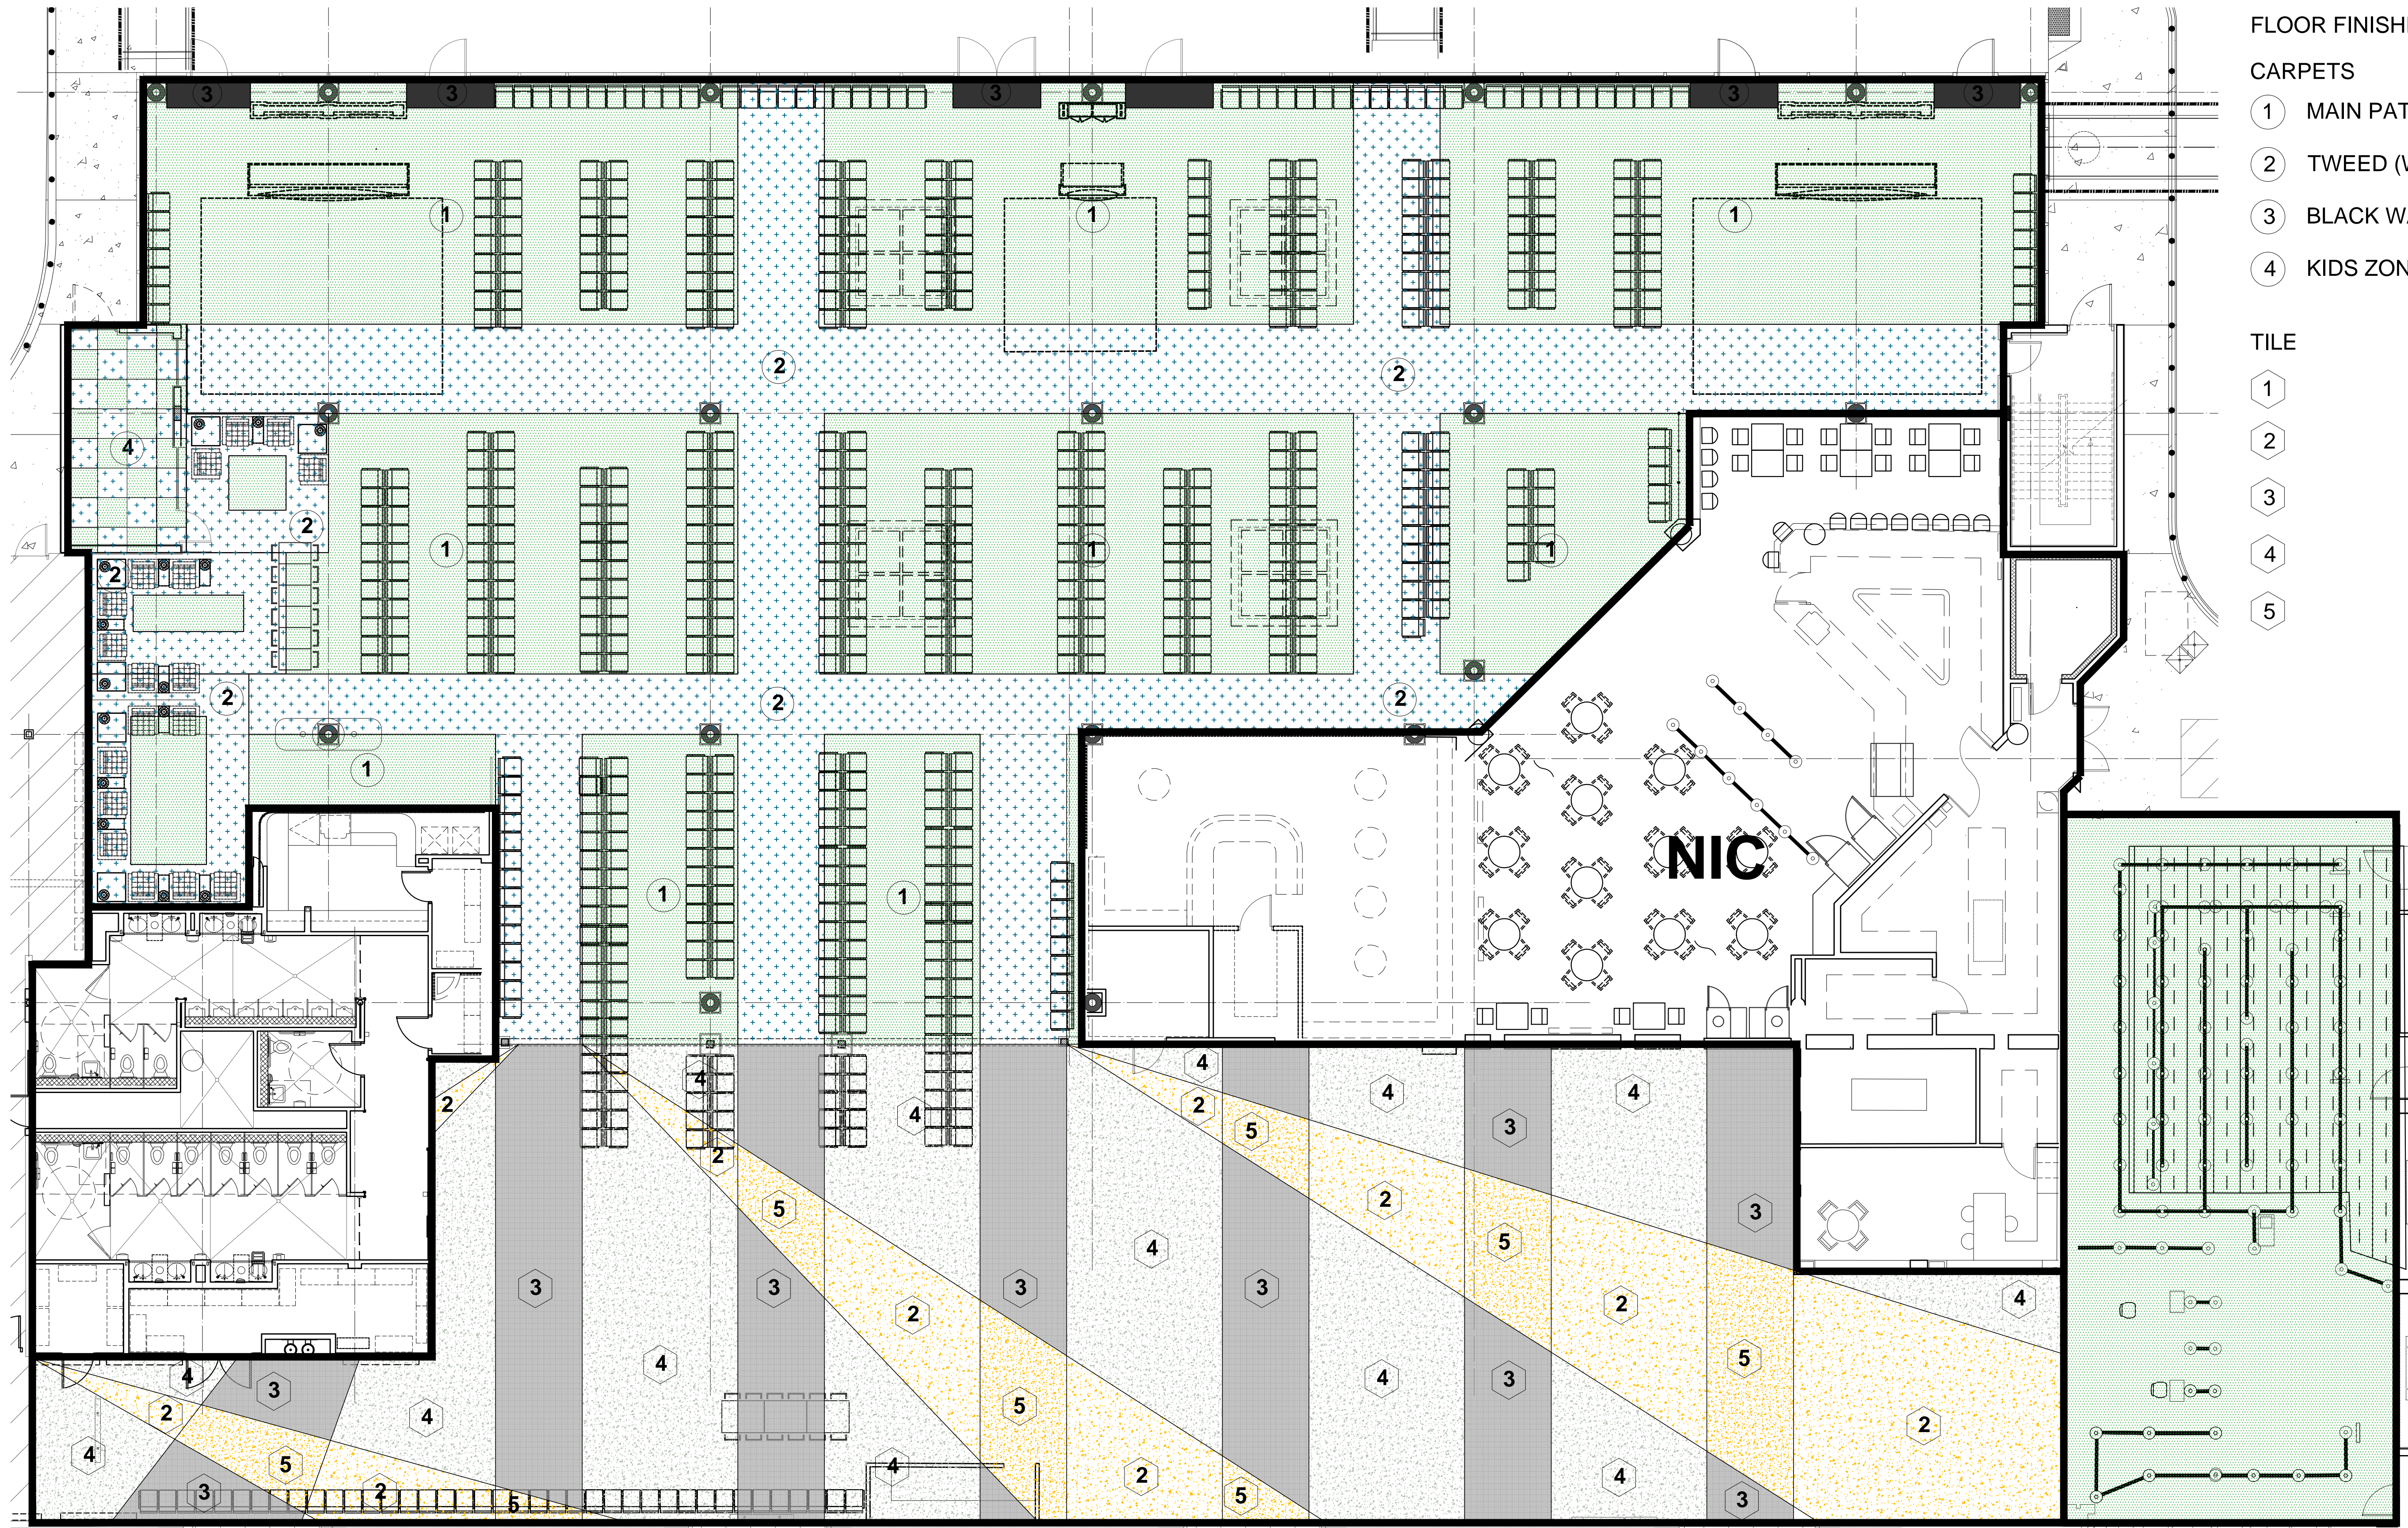

ST. PETE - CLEARWATER INTERNATIONAL AIRPORT INTERIOR FLOOR FINISHES - DESIGN #2 GATES 7-10

PRELIMINARY DESIGN
SUBJECT TO CHANGE
02-05-2015

FLOOR FINISHES LEGEND

CARPETS

- ① MAIN PATTERN (WILTON, MATCH EXIST.)
- ② TWEED (WILTON, MATCH EXISTING)
- ③ BLACK WALK OFF
- ④ KIDS ZONE RUBBER TILE

TILE

- ①
- ②
- ③
- ④
- ⑤

Michael Baker **INTERNATIONAL**

SCALE IN FEET