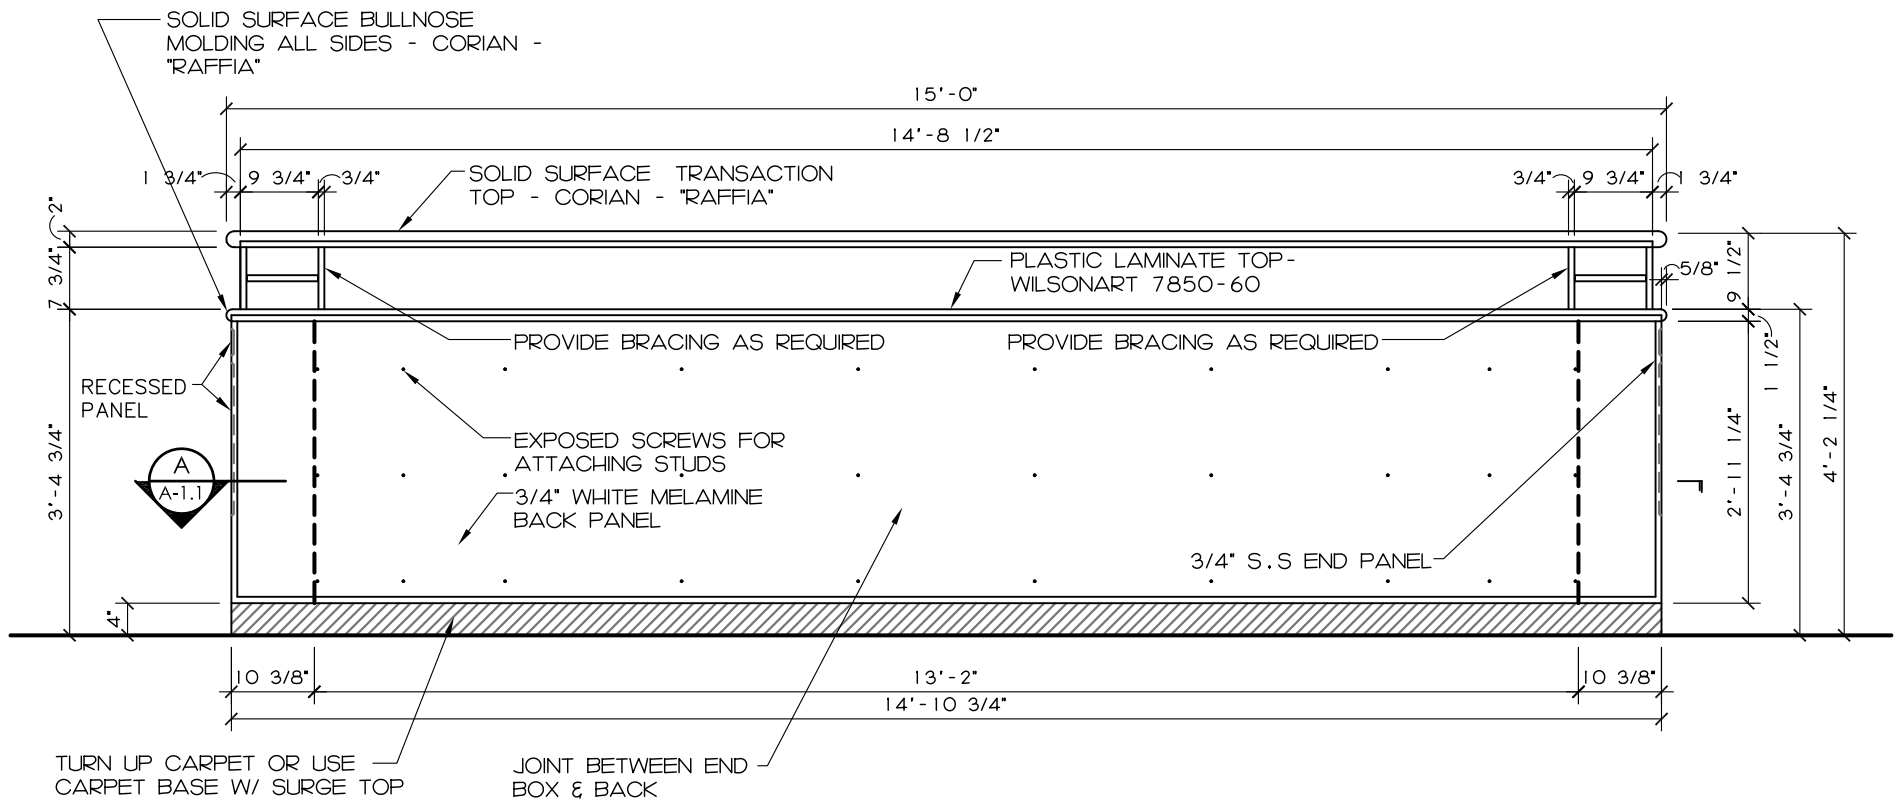

St. Petersburg  
Clearwater  
International  
Airport

STIMULUS PACKAGE

2000 PALM BEACH LAKES BLVD.  
SUITE 600, WEST PALM BEACH, FLORIDA 33409  
(561) 686-5130

FLORIDA COA # AA-0003054

A-1.2