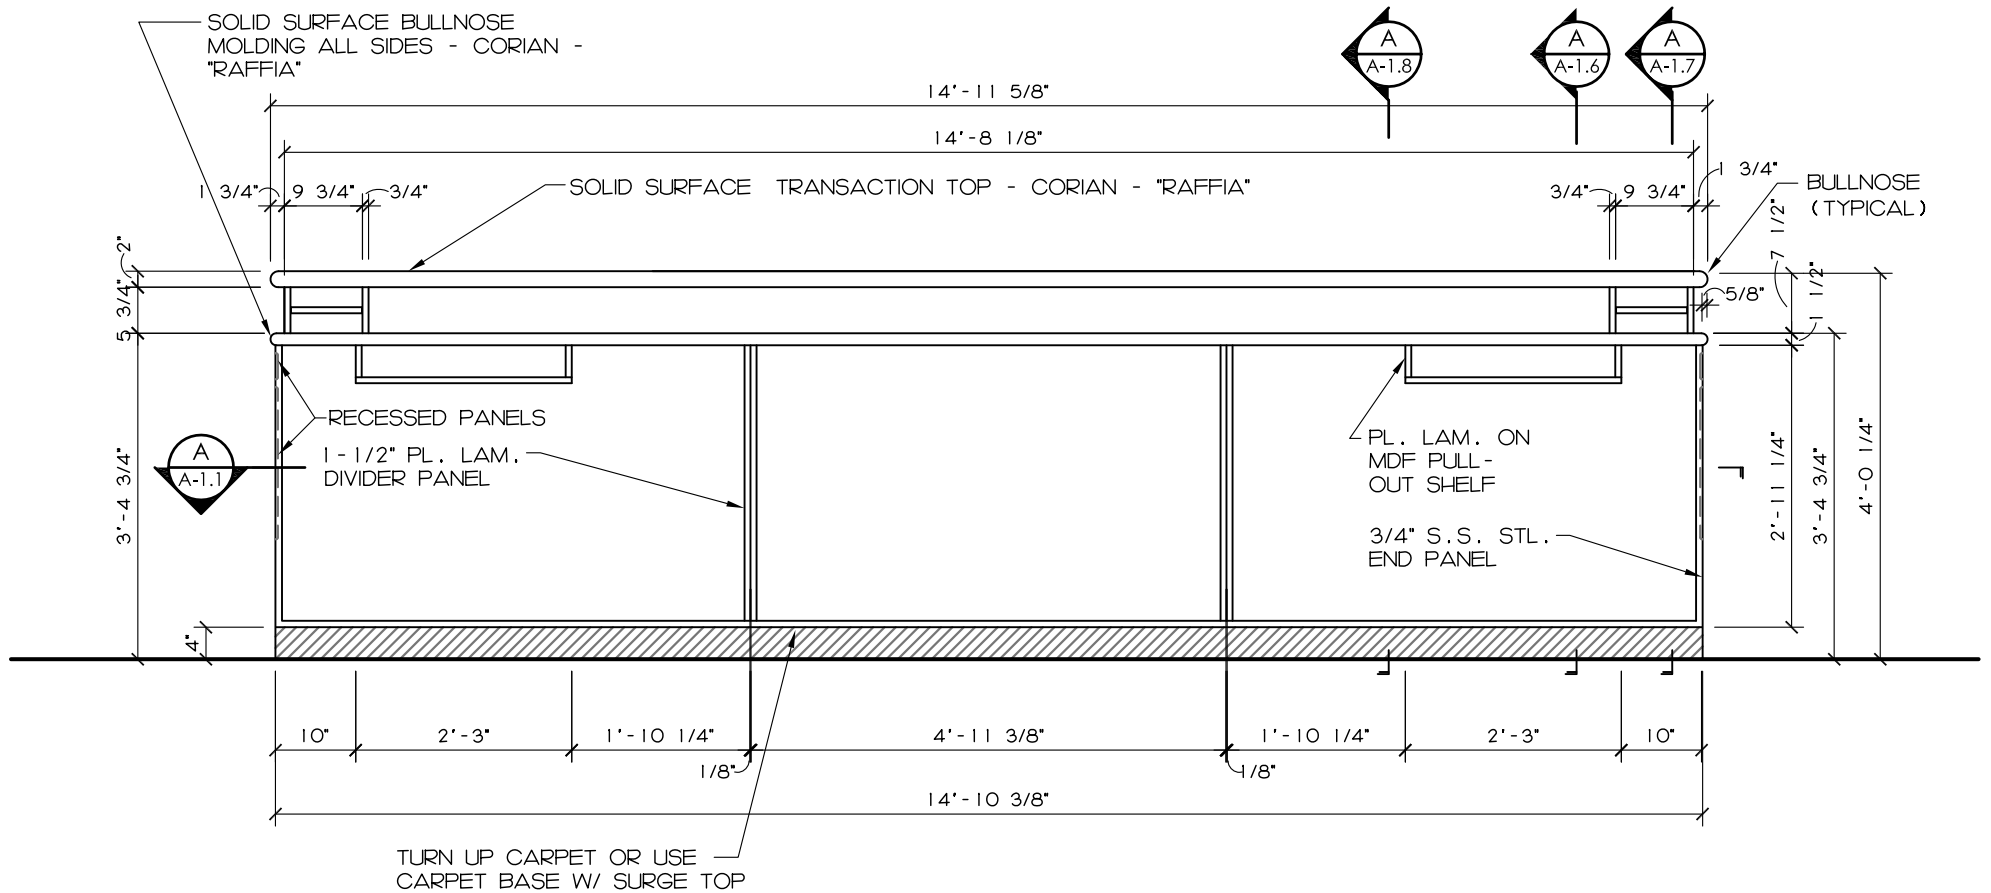

St. Petersburg  
Clearwater  
International  
Airport

STIMULUS PACKAGE

2000 PALM BEACH LAKES BLVD.  
SUITE 600, WEST PALM BEACH, FLORIDA 33409  
(561) 686-5130

FLORIDA COA # AA-0003054

A-1.4