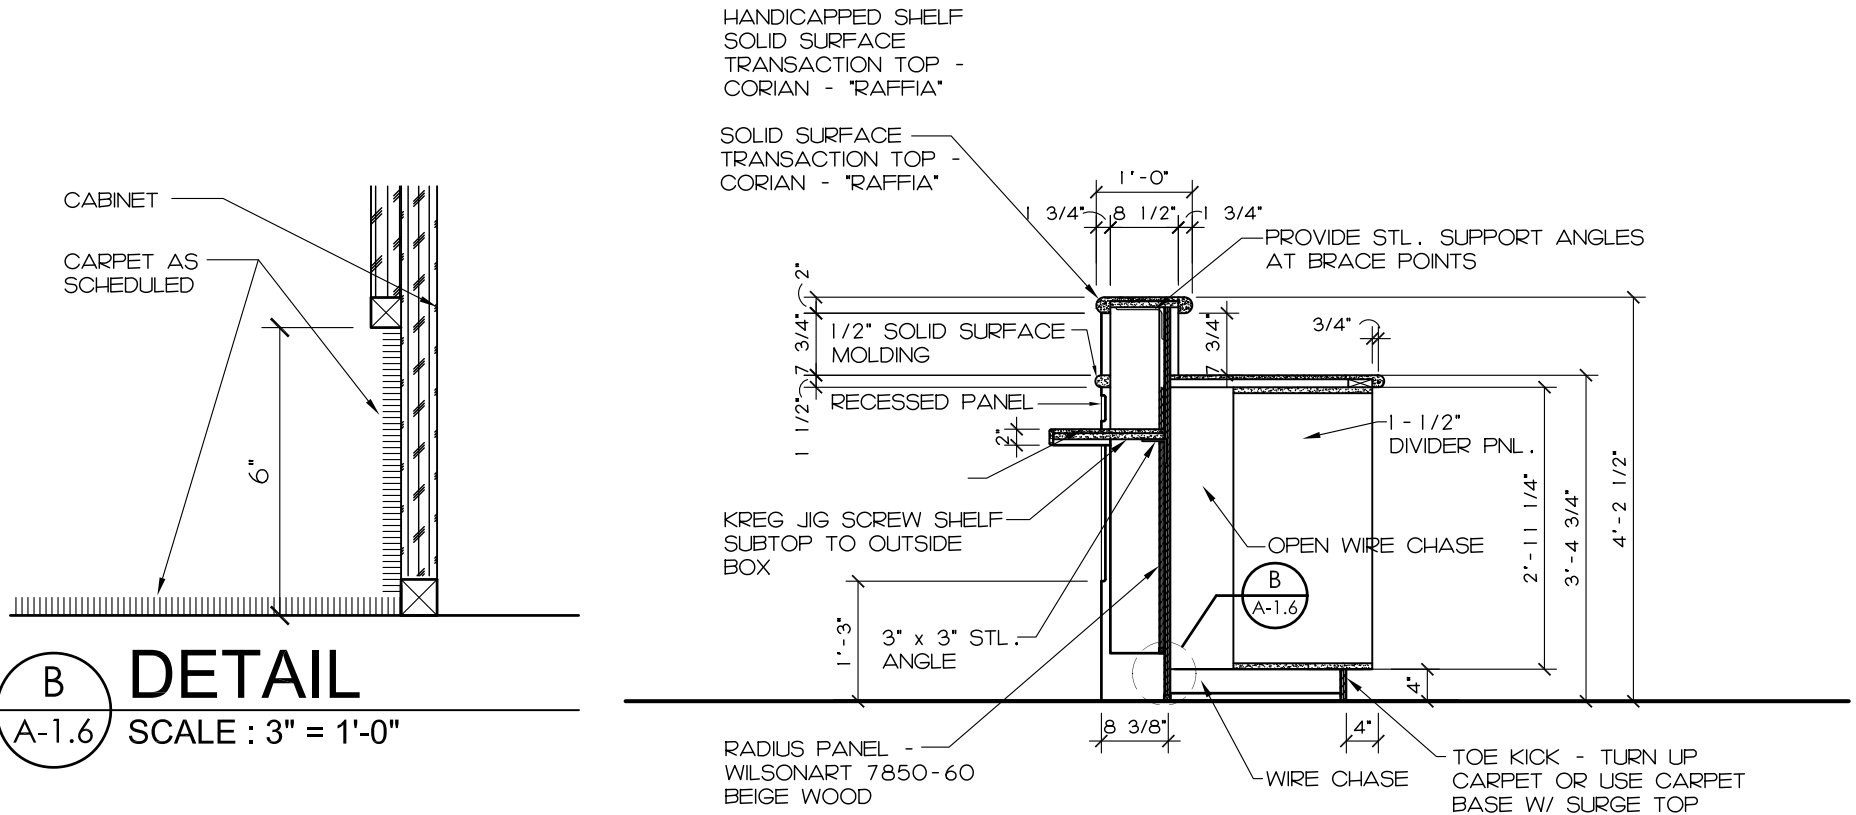

St. Petersburg
Clearwater
International
Airport

STIMULUS PACKAGE

2000 PALM BEACH LAKES BLVD.
SUITE 600, WEST PALM BEACH, FLORIDA 33409
(561) 686-5130

FLORIDA COA # AA-0003054

B **DETAIL**
A-1.6 SCALE : 3" = 1'-0"