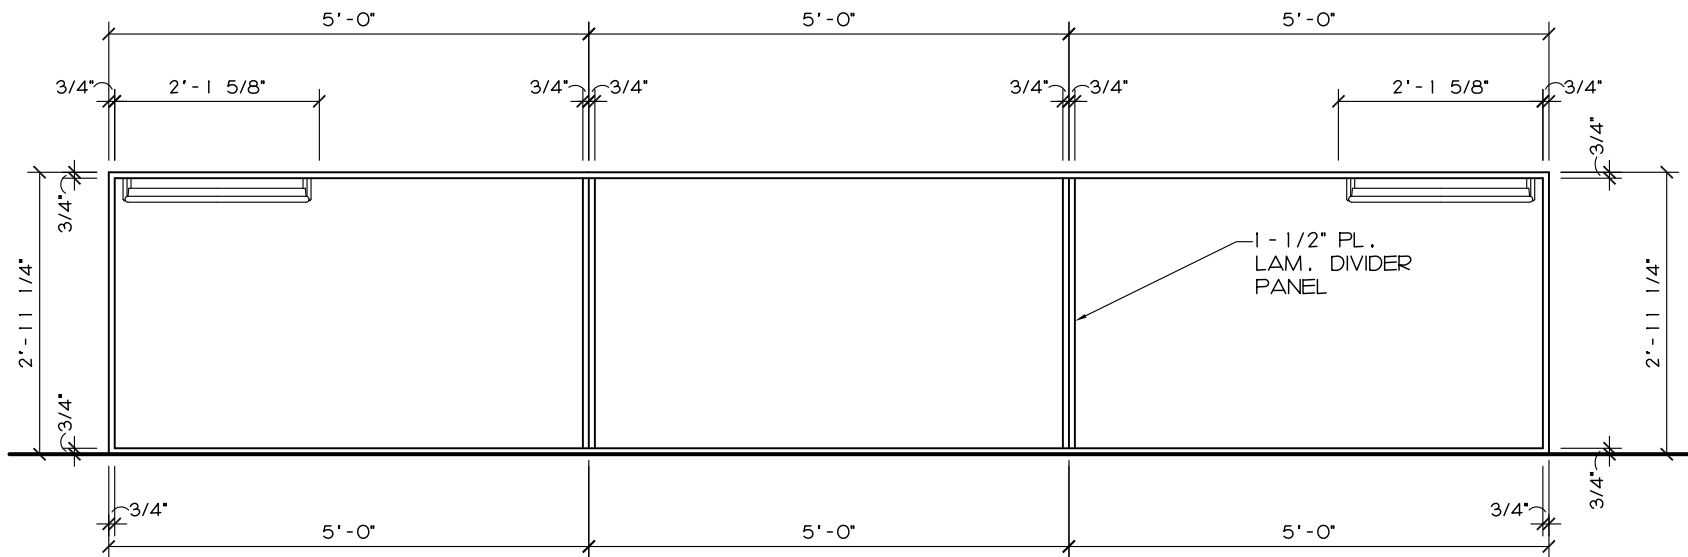

St. Petersburg
Clearwater
International
Airport

STIMULUS PACKAGE

2000 PALM BEACH LAKES BLVD.
SUITE 600, WEST PALM BEACH, FLORIDA 33409
(561) 686-5130

FLORIDA COA # AA-0003054

A-1.9