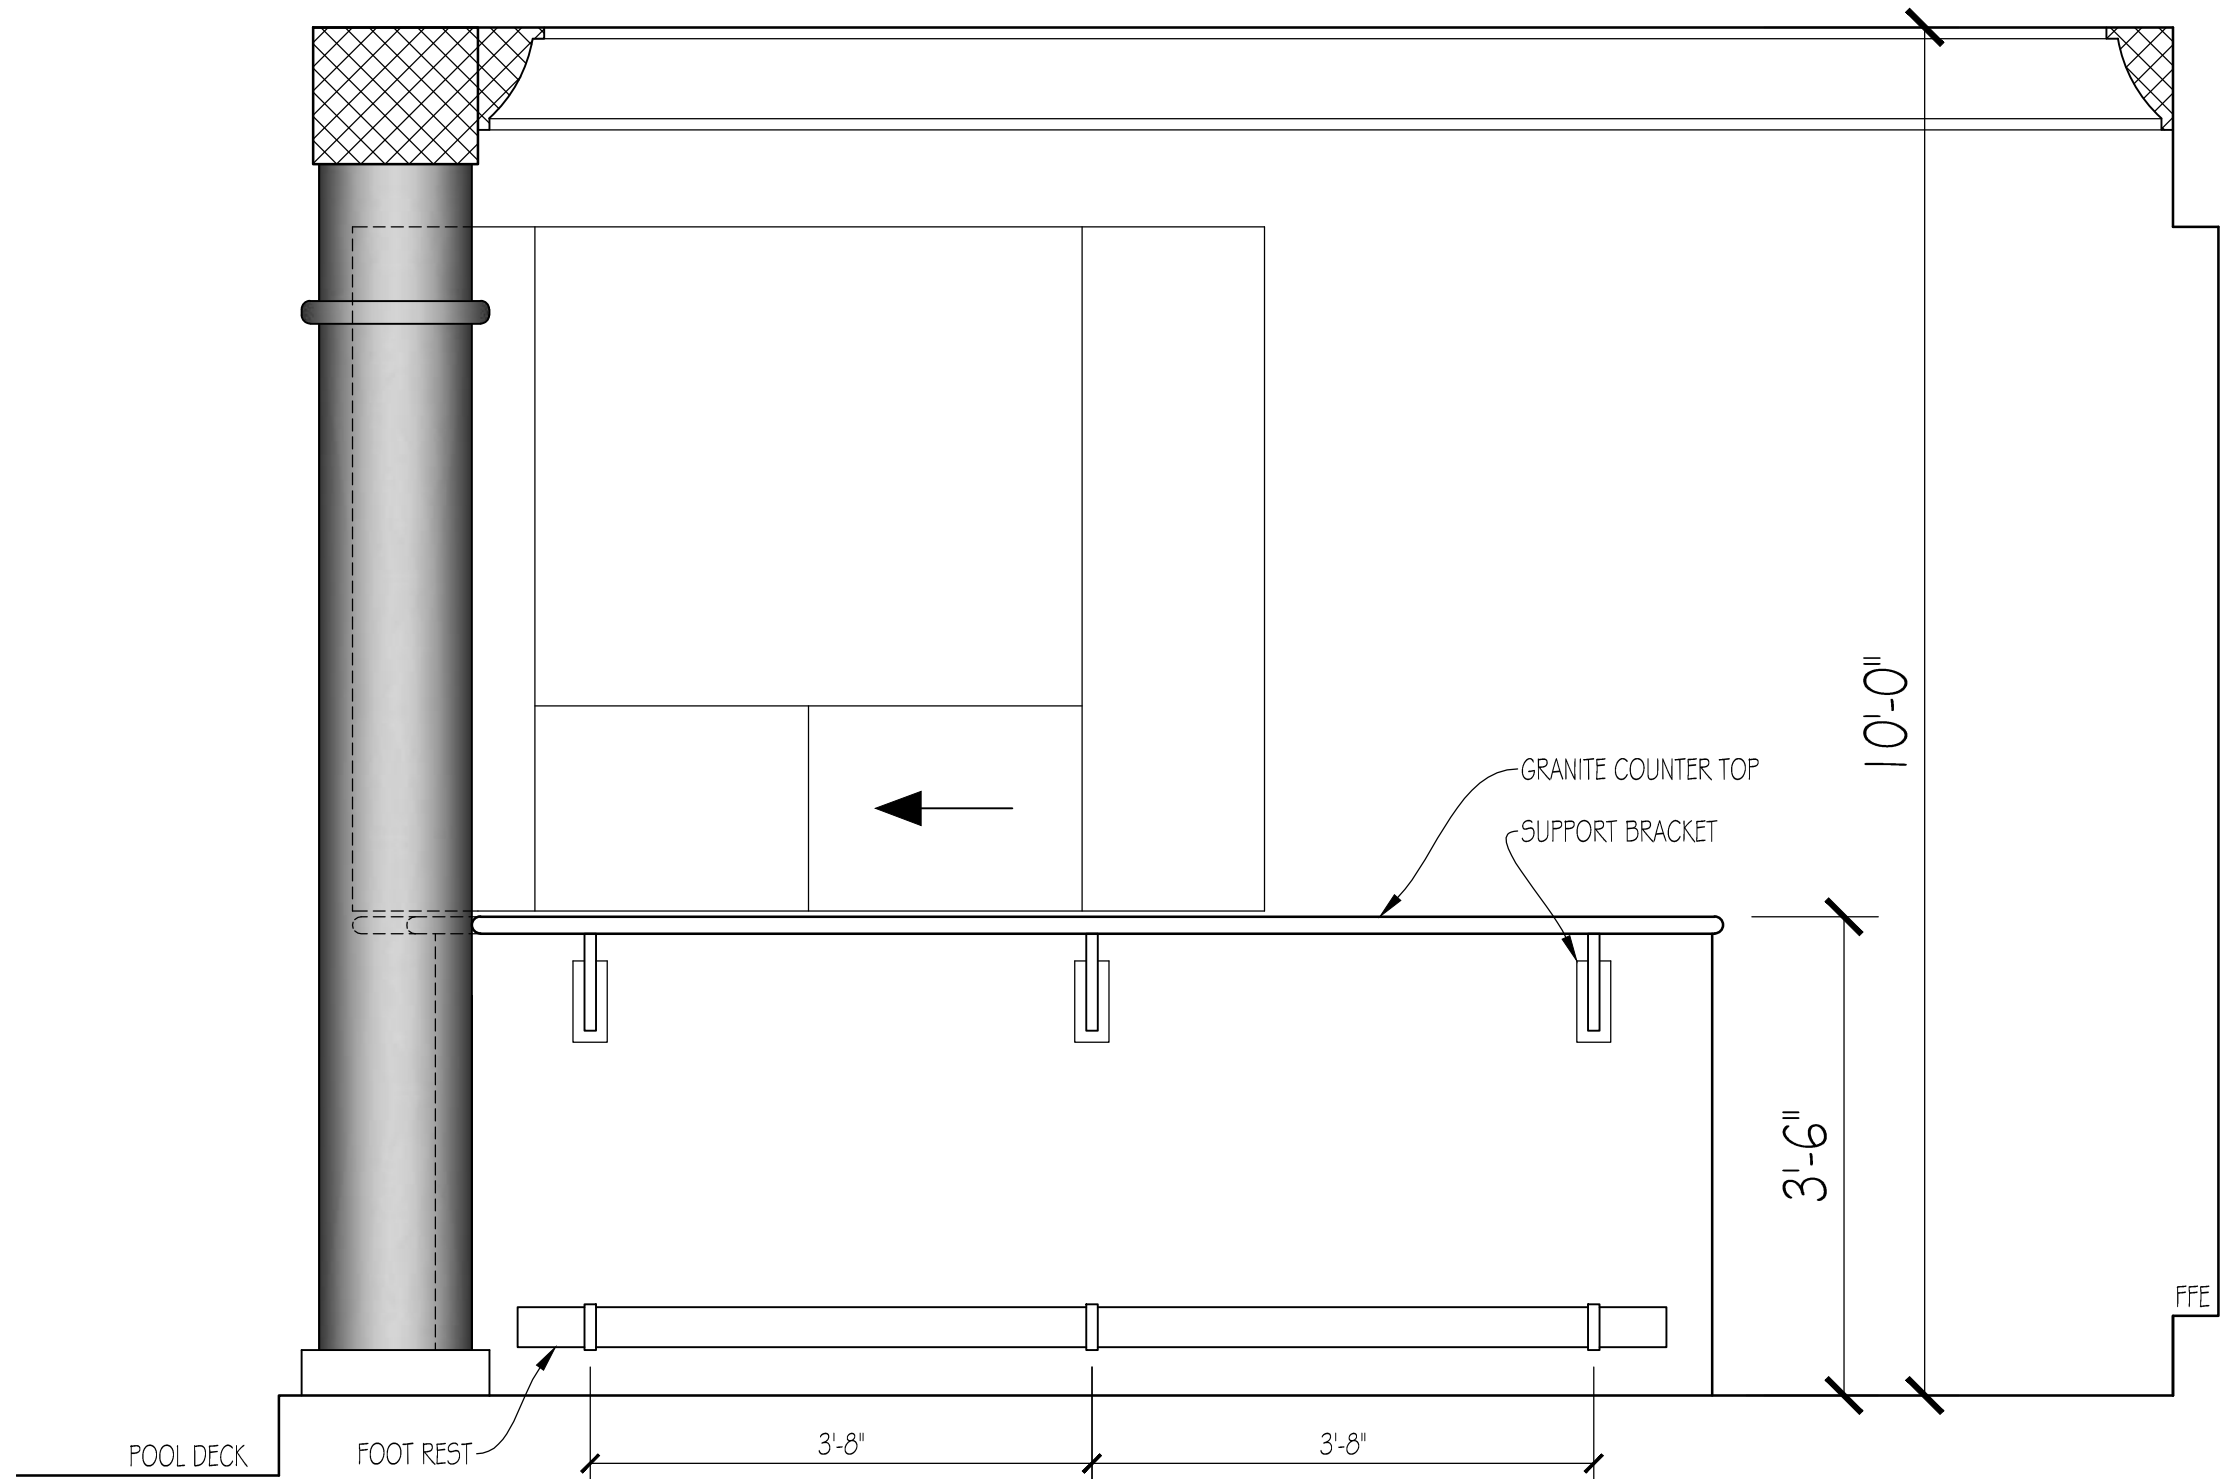

O2 - ELEVATION
1/2" = 1'-0"

THE KOBEL RESIDENCE
INTERIOR REMODELING
4934 SAINT CROIX DR, TAMPA, FL 33629-4831

KTD Inc.
Design
KELLY TAAFFE DESIGN

Lic# ID 0002289
FL# 13 0001146
Kelly@kellytaaffedesign.com
Tel.: 813.695.5049
Fax: 813.805.2371

**EXT. KITCHEN
A-50.4**