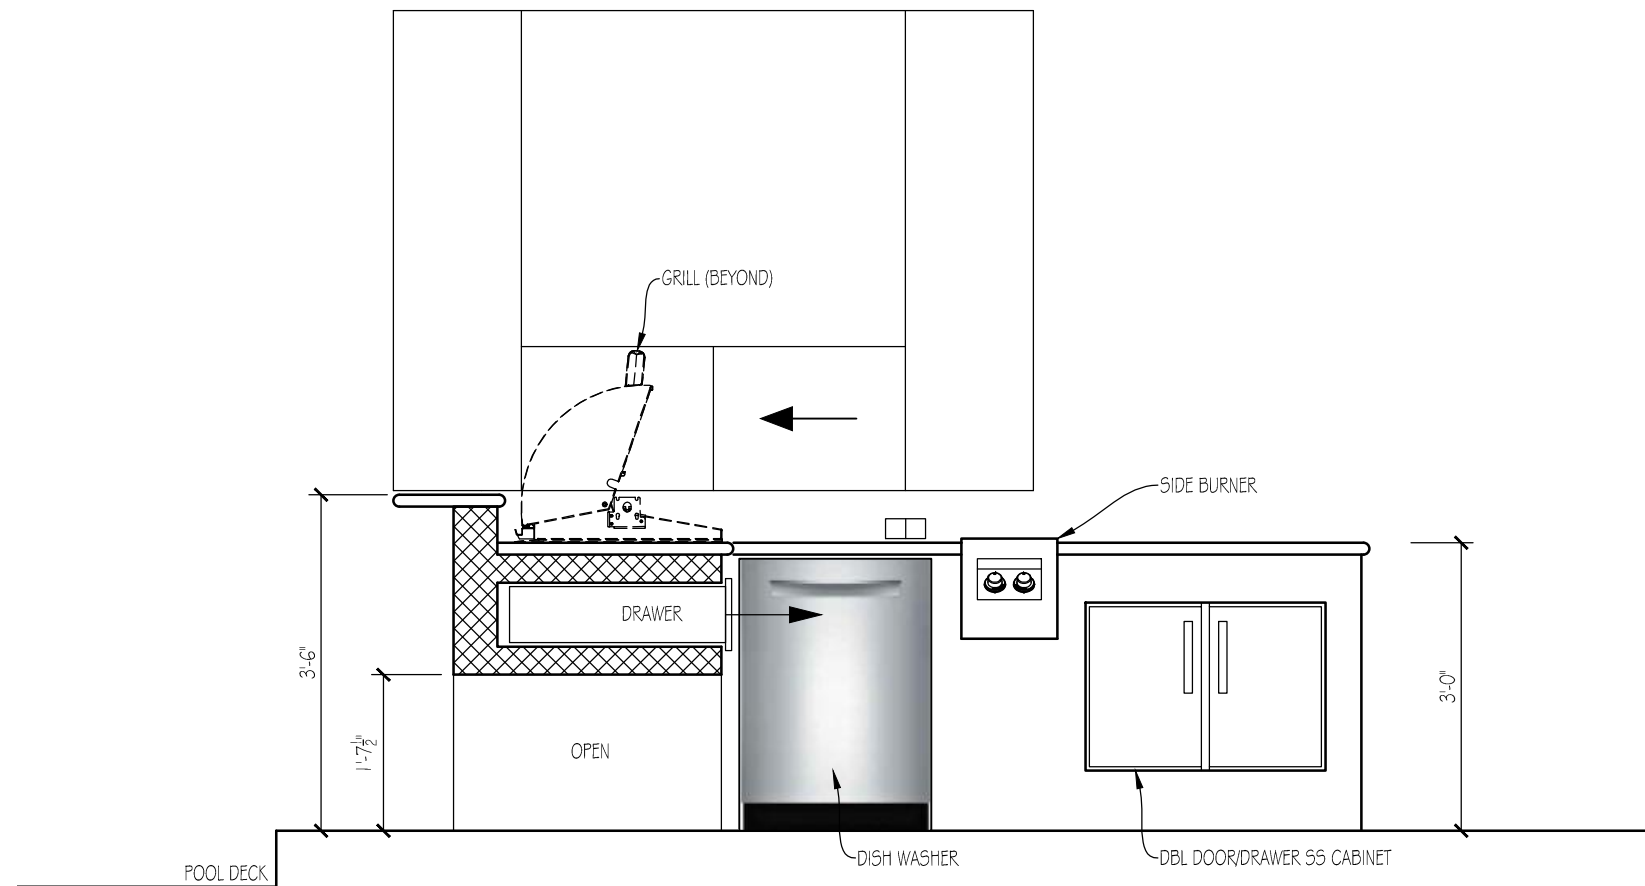

**EXT. KITCHEN  
 A-50.4**

O1 - ELEVATION  
 1/2" = 1'-0"

THE KOBEL RESIDENCE  
 INTERIOR REMODELING  
 4934 SAINT CROIX DR, TAMPA, FL 33629-4831

**KTD Inc.**  
*Design*  
 KELLY TAAFFE DESIGN

Lic# ID 0002289  
 FL# 13 0001146  
 Kelly@kellytaaffedesign.com  
 Tel.: 813.695.5049  
 Fax: 813.805.2371

**EXT. KITCHEN  
 A-50.5**

**03 - ELEVATION**  
1/2" = 1'-0"

**04 - ELEVATION**  
1/2" = 1'-0"

THE KOBEL RESIDENCE  
INTERIOR REMODELING  
4934 SAINT CROIX DR, TAMPA, FL 33629-4831

**KTD Inc.**  
*Design*  
KELLY TAAFFE DESIGN