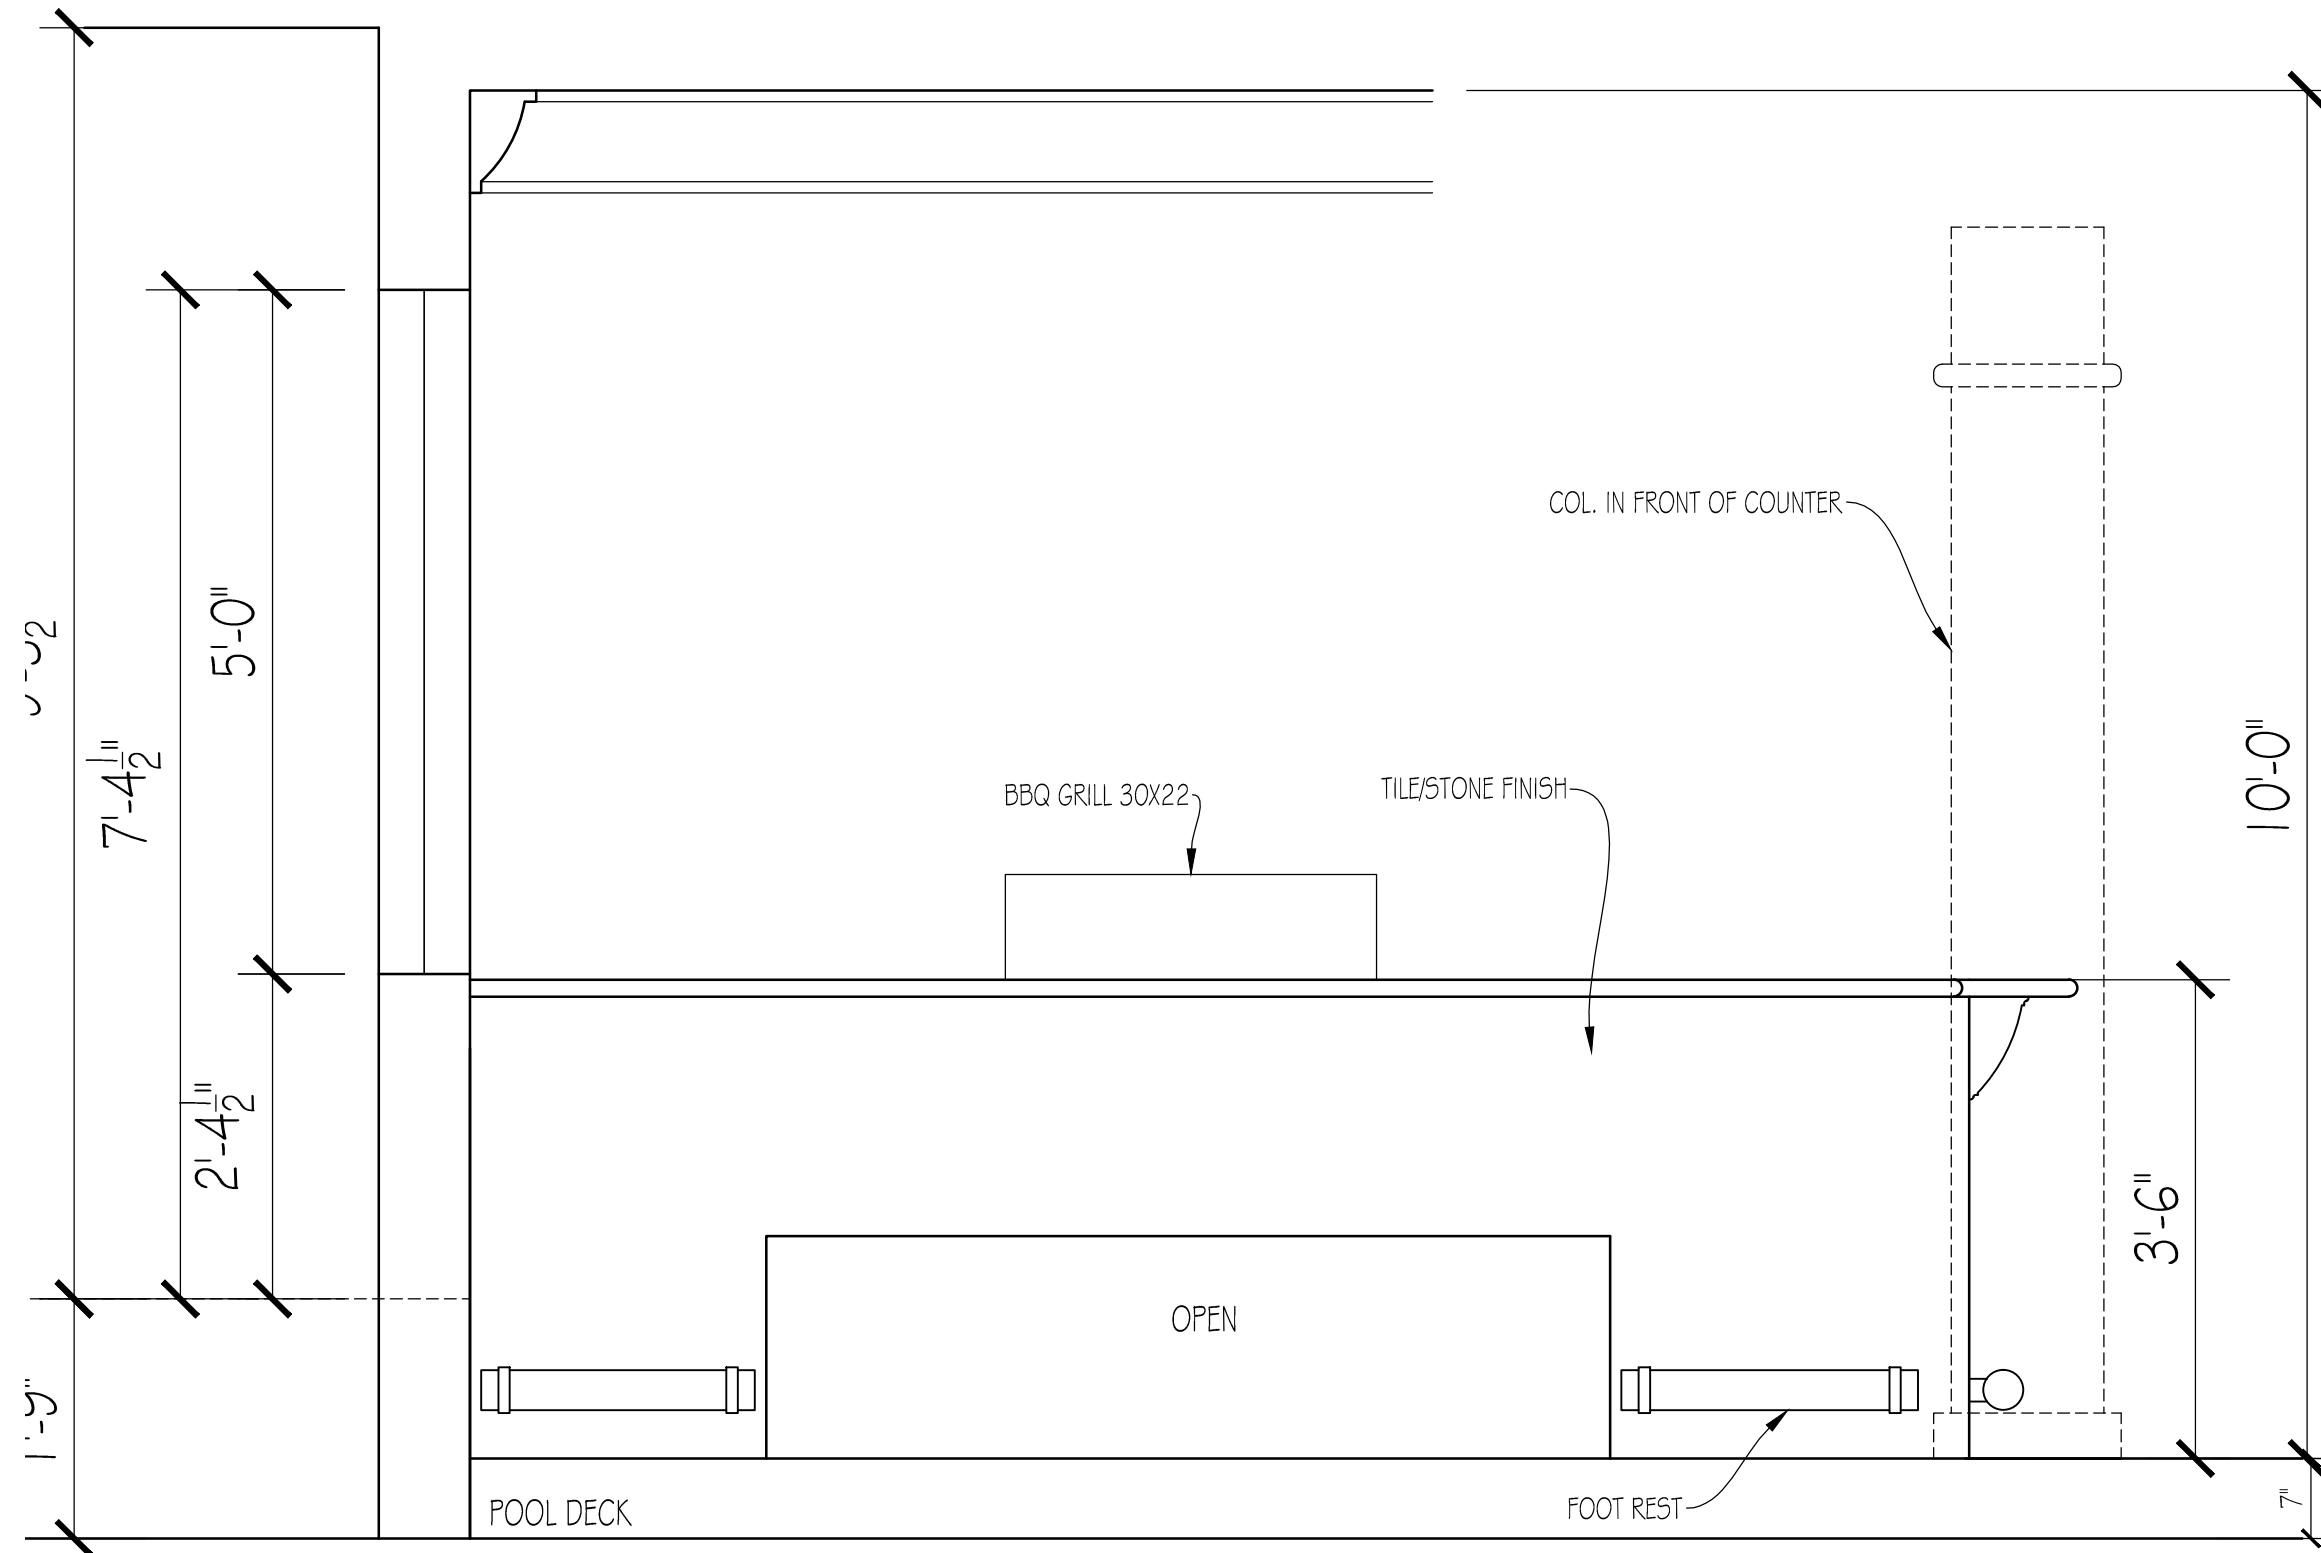

O1 - ELEVATION
1/2" = 1'-0"

THE KOBEL RESIDENCE
INTERIOR REMODELING
4934 SAINT CROIX DR, TAMPA, FL 33629-4831

KTD Inc.
Design
KELLY TAAFFE DESIGN

Lic# ID 0002289
FL# 13 0001146
Kelly@kellytaaffedesign.com
Tel.: 813.695.5049
Fax: 813.805.2371

**EXT. KITCHEN
A-50.5**