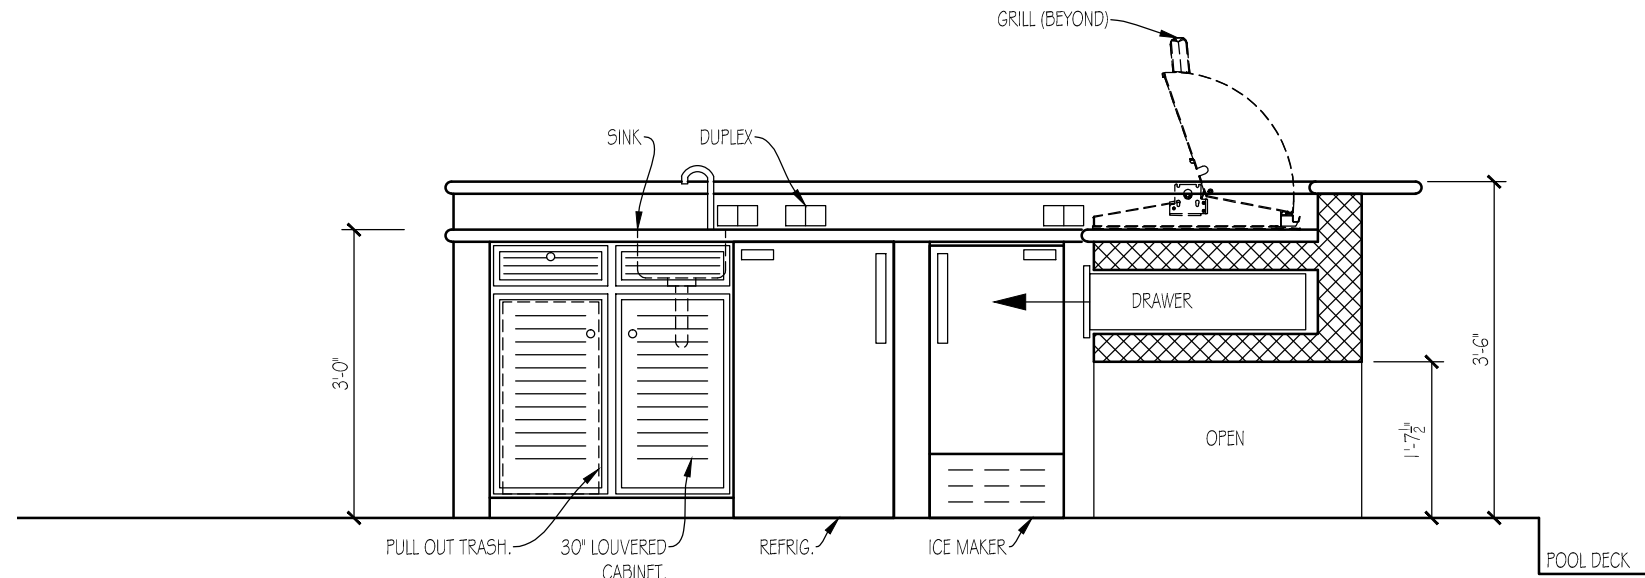

**EXT. KITCHEN  
 A-50.4**

O1 - ELEVATION  
 1/2" = 1'-0"

THE KOBEL RESIDENCE  
 INTERIOR REMODELING  
 4934 SAINT CROIX DR, TAMPA, FL 33629-4831

**KTD Inc.**  
*Design*  
 KELLY TAAFFE DESIGN

Lic# ID 0002289  
 FL# 13 0001146  
 Kelly@kellytaaffedesign.com  
 Tel.: 813.695.5049  
 Fax: 813.805.2371

**EXT. KITCHEN  
 A-50.5**

**03 - ELEVATION**  
1/2" = 1'-0"

**04 - ELEVATION**  
1/2" = 1'-0"

THE KOBEL RESIDENCE  
INTERIOR REMODELING  
4934 SAINT CROIX DR, TAMPA, FL 33629-4831

**KTD Inc.**  
*Design*  
KELLY TAAFFE DESIGN