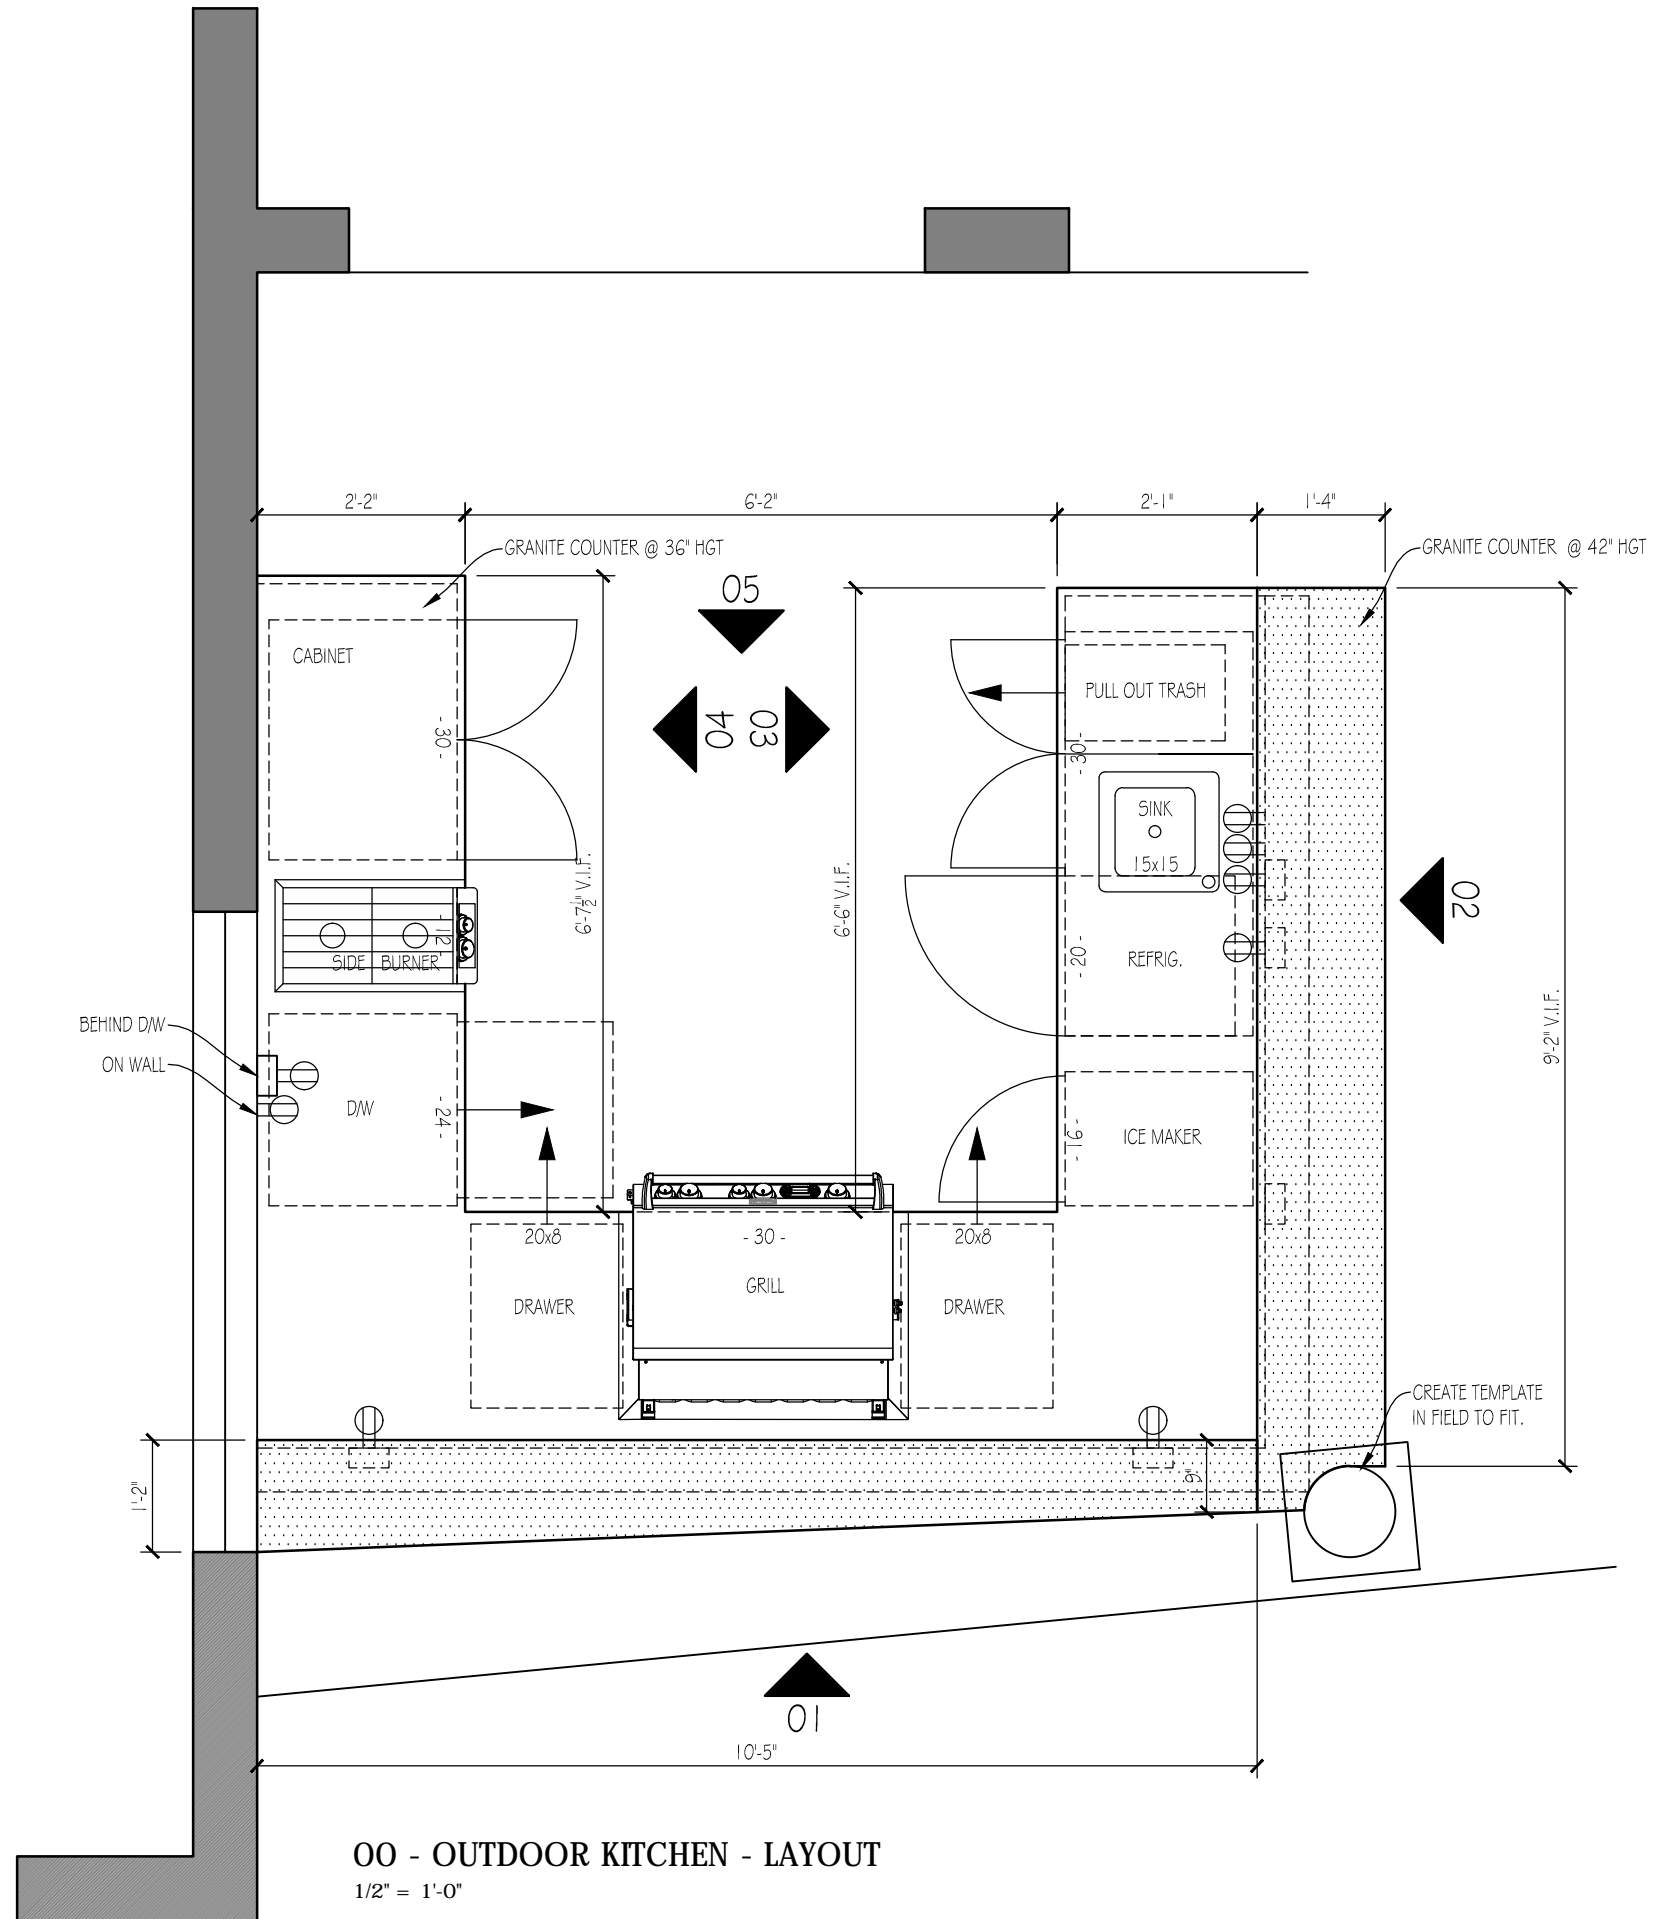

THE KOBEL RESIDENCE
INTERIOR REMODELING
4934 SAINT CROIX DR, TAMPA, FL 33629-4831

OO - OUTDOOR KITCHEN - LAYOUT
1/2" = 1'-0"