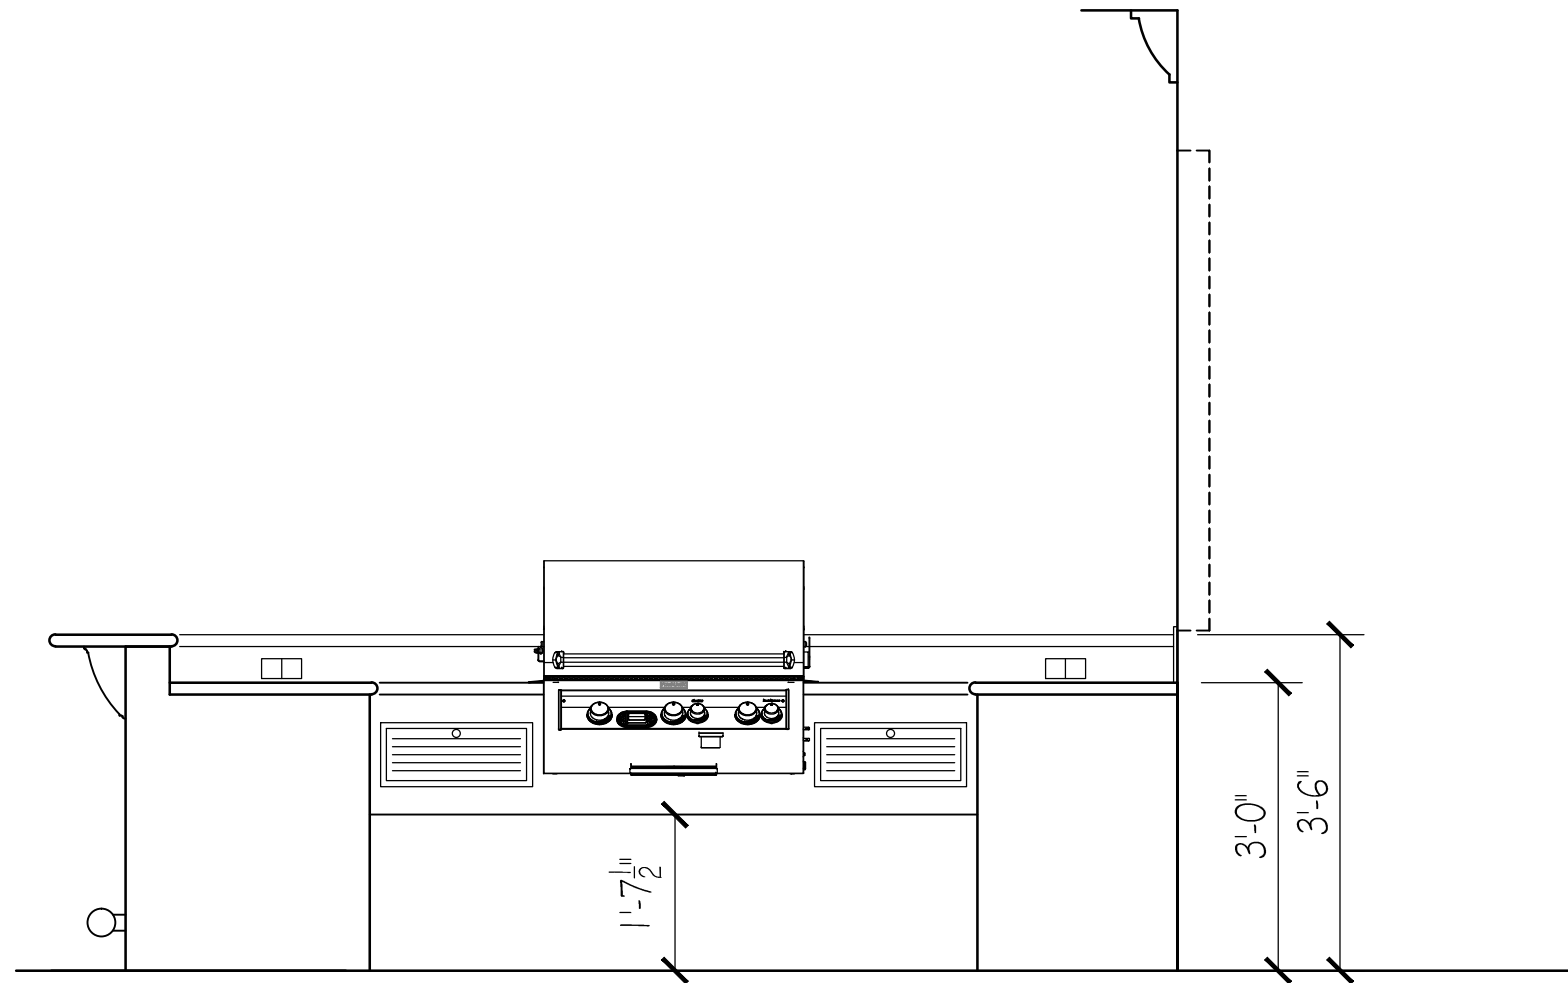

**EXT. KITCHEN  
A-50.2**

O5 - ELEVATION  
 1/2" = 1'-0"

THE KOBEL RESIDENCE  
 INTERIOR REMODELING  
 4934 SAINT CROIX DR, TAMPA, FL 33629-4831

**KTD Inc.**  
*Design*  
 KELLY TAAFFE DESIGN

Lic# ID 0002289  
 FL# 13 0001146  
 Kelly@kellytaaffedesign.com  
 Tel.: 813.695.5049  
 Fax: 813.805.2371