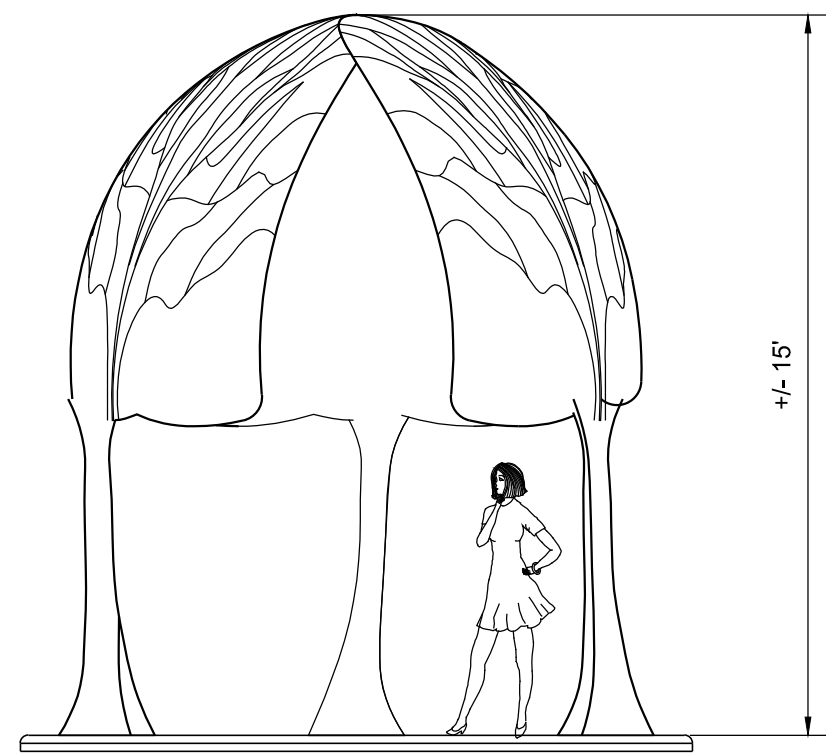

TREE SKETCH W/ DRAPES
1/4" = 1'-0"

CAMERA PERSPECTIVE
1/4" = 1'-0"

FRONT VIEW
1/4" = 1'-0"

TREE SKETCH W/ DRAPES
1/4" = 1'-0"

TOP VIEW
1/4" = 1'-0"

COLUMN / TRUNK LAYOUT
1/4" = 1'-0"

THE KOBEL RESIDENCE
INTERIOR REMODELING
4934 SAINT CROIX DR, TAMPA, FL
33629-4831